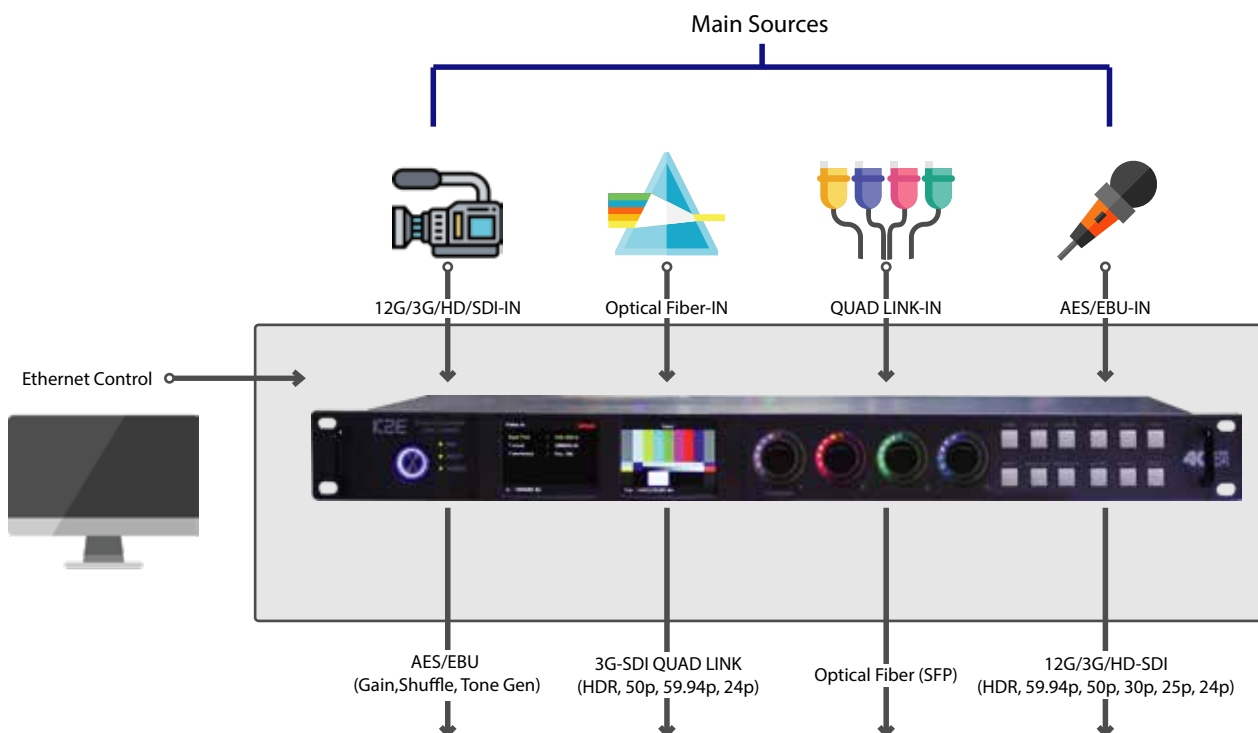

Signal Processing