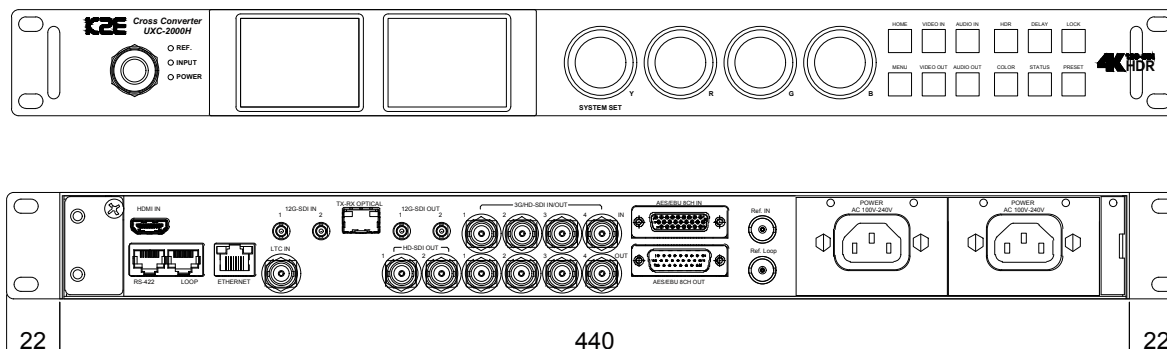

## UXC-2000H / UHD 4K Cross Converter

- UXC-2000H is 4K UHD 12G,3G,HD-SDI & IP Cross Converter and Frame Synchronizer. It convert all kind of Signal to change each other
- Up & Down format Conversion (12G-SDI to 3G/HD-SDI, 3G/HD-SDI to 12G-SDI) and Gear box
- Converts HDR(PQ10, HLG10) to SDR, SDR / HDR(PQ10, HLG10)
- Converts WCG to BT.709, BT.2020
- In case of using System set Knob, to select category or change the setting. SDI Input & HDR Processing acknowledge by LED lights
- In case of using Y set Knob, to set the System and adjusts Luminacne Level
- R,G,B Knobs adjust the Red, Green, Blue Level on Front Panel

## Block Diagram

## Feature & Functions

- 12G,3G,HD Cross Convert and Frame Synchronizer.
- Up & Down Format Conversion  
(12G-SDI ⇔ HD,3G-SDI)
- Gear Box 104(12G to 3Gx4), 401(3Gx4 to 12G)
- HDR Conversion : SDR, HLG10, PQ10
- WVG Conversion : BT.709, BT.2020
- Audio Embedding and De-embedding
- CRC Error check
- Color corrector control : SD-nit, Gamma, RGB, Contrast, Brightness, Color
- 12G-SDI Input 2ch, 3G/HD-SDI 4ch, HDMI Input 1ch
- 12G-SDI Output 2ch, 3G/HD-SDI 4ch, HD-SDI (only) 2ch SFP 1ch
- AES/EBU 110 ohm Input 8ch, Output 8ch
- Video H-Delay, V-Delay and Audio Delay control
- R, G, B Color corrector control on front Panel
- 3G / HD-SDI Level A, Level B compliant
- Dual Power System
- User friendly display & Hot buttons
- System controlled by SNMP
- 19 inch standard rack mountable (1RU)

## Dimension