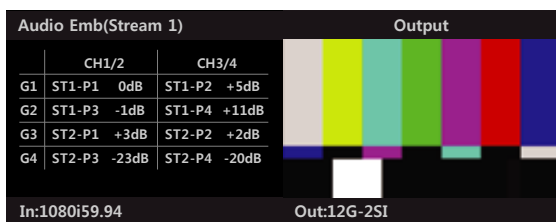

## UXC-2000H / UHD 4K Cross Converter

- UXC-2000H is 4K UHD 12G,3G,HD-SDI & IP Cross Converter and Frame Synchronizer. It convert all kind of Signal to change each other
- Up & Down format Conversion (12G-SDI to 3G/HD-SDI, 3G/HD-SDI to 12G-SDI) and Gear box
- Converts HDR(PQ10, HLG10) to SDR, SDR / HDR(PQ10, HLG10)
- Converts WCG to BT.709, BT.2020
- In case of using System set Knob, to select category or change the setting. SDI Input & HDR Processing acknowledge by LED lights
- In case of using Y set Knob, to set the System and adjusts Luminacne Level
- R,G,B Knobs adjust the Red, Green, Blue Level on Front Panel

## Feature & Functions

- 12G,3G,HD Cross Convert and Frame Synchronizer.
- Up & Down Format Conversion  
(12G-SDI ⇔ HD,3G-SDI)
- Gear Box 104(12G to 3Gx4), 401(3Gx4 to 12G)
- HDR Conversion : SDR, HLG10, PQ10
- WVG Conversion : BT.709, BT.2020
- Audio Embedding and De-embedding
- CRC Error check
- Color corrector control : SD-nit, Gamma, RGB, Contrast, Brightness, Color
- 12G-SDI Input 2ch, 3G/HD-SDI 4ch, HDMI Input 1ch
- 12G-SDI Output 2ch, 3G/HD-SDI 4ch, HD-SDI (only) 2ch SFP 1ch
- AES/EBU 110 ohm Input 8ch, Output 8ch
- Video H-Delay, V-Delay and Audio Delay control
- R, G, B Color corrector control on front Panel
- 3G / HD-SDI Level A, Level B compliant
- Dual Power System
- User friendly display & Hot buttons
- System controlled by SNMP
- 19 inch standard rack mountable (1RU)

## Conversion

SIGNAL CONVERSION			
<b>Up Conversion</b>	720p -> 1080i / 1080p / 2160p	1080i -> 1080p / 2160p	1080p -> 2160p
<b>Down Conversion</b>	2160p -> 1080p / 1080i / 720p	1080p -> 1080i / 720p	1080i -> 720p
<b>Gear Box</b>	3G Quad Split(Level A/B) <-> 2160p		3G Quad 2SI(Level A/B) <-> 2160p
<b>Optical Fiber</b>	Optical <-> 12G/3G/HD-SDI		
<b>Frame Rate</b>	24fps <-> 25fps <-> 30fps <-> 50fps <-> 59.94fps <-> 60fps		