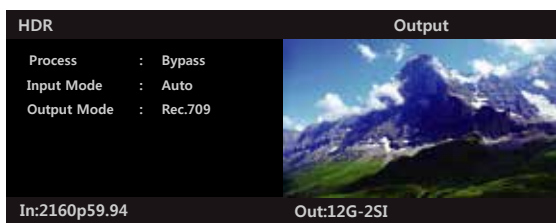

## UXC-2000H / UHD 4K Cross Converter

- UXC-2000H is 4K UHD 12G,3G,HD-SDI & IP Cross Converter and Frame Synchronizer. It convert all kind of Signal to change each other
- Up & Down format Conversion (12G-SDI to 3G/HD-SDI, 3G/HD-SDI to 12G-SDI) and Gear box
- Converts HDR(PQ10, HLG10) to SDR, SDR / HDR(PQ10, HLG10)
- Converts WCG to BT.709, BT.2020
- In case of using System set Knob, to select category or change the setting. SDI Input & HDR Processing acknowledge by LED lights
- In case of using Y set Knob, to set the System and adjusts Luminacne Level
- R,G,B Knobs adjust the Red, Green, Blue Level on Front Panel

## Feature & Functions

- 12G,3G,HD Cross Convert and Frame Synchronizer.
- Up & Down Format Conversion  
(12G-SDI ⇔ HD,3G-SDI)
- Gear Box 104(12G to 3Gx4), 401(3Gx4 to 12G)
- HDR Conversion : SDR, HLG10, PQ10
- WVG Conversion : BT.709, BT.2020
- Audio Embedding and De-embedding
- CRC Error check
- Color corrector control : SD-nit, Gamma, RGB, Contrast, Brightness, Color
- 12G-SDI Input 2ch, 3G/HD-SDI 4ch, HDMI Input 1ch
- 12G-SDI Output 2ch, 3G/HD-SDI 4ch, HD-SDI (only) 2ch SFP 1ch
- AES/EBU 110 ohm Input 8ch, Output 8ch
- Video H-Delay, V-Delay and Audio Delay control
- R, G, B Color corrector control on front Panel
- 3G / HD-SDI Level A, Level B compliant
- Dual Power System
- User friendly display & Hot buttons
- System controlled by SNMP
- 19 inch standard rack mountable (1RU)