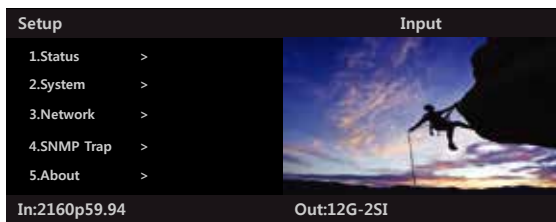

## UXC-2000H / UHD 4K Cross Converter

- UXC-2000H is 4K UHD 12G,3G,HD-SDI & IP Cross Converter and Frame Synchronizer. It convert all kind of Signal to change each other
- Up & Down format Conversion (12G-SDI to 3G/HD-SDI, 3G/HD-SDI to 12G-SDI) and Gear box
- Converts HDR(PQ10, HLG10) to SDR, SDR / HDR(PQ10, HLG10)
- Converts WCG to BT.709, BT.2020
- In case of using System set Knob, to select category or change the setting. SDI Input & HDR Processing acknowledge by LED lights
- In case of using Y set Knob, to set the System and adjusts Luminacne Level
- R,G,B Knobs adjust the Red, Green, Blue Level on Front Panel

## Feature & Functions

- 12G,3G,HD Cross Convert and Frame Synchronizer.
- Up & Down Format Conversion  
(12G-SDI ⇔ HD,3G-SDI)
- Gear Box 104(12G to 3Gx4), 401(3Gx4 to 12G)
- HDR Conversion : SDR, HLG10, PQ10
- WVG Conversion : BT.709, BT.2020
- Audio Embedding and De-embedding
- CRC Error check
- Color corrector control : SD-nit, Gamma, RGB, Contrast, Brightness, Color
- 12G-SDI Input 2ch, 3G/HD-SDI 4ch, HDMI Input 1ch
- 12G-SDI Output 2ch, 3G/HD-SDI 4ch, HD-SDI (only) 2ch SFP 1ch
- AES/EBU 110 ohm Input 8ch, Output 8ch
- Video H-Delay, V-Delay and Audio Delay control
- R, G, B Color corrector control on front Panel
- 3G / HD-SDI Level A, Level B compliant
- Dual Power System
- User friendly display & Hot buttons
- System controlled by SNMP
- 19 inch standard rack mountable (1RU)