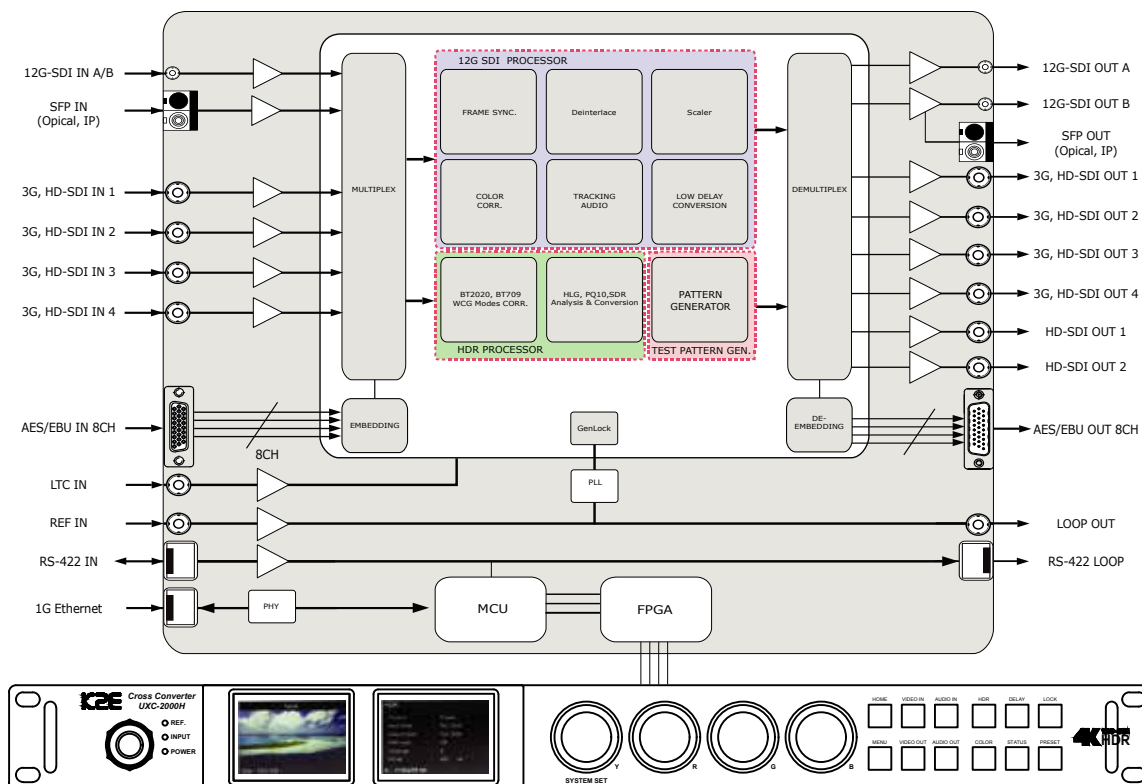

## UXC-2000H / UHD 4K Cross Converter

- UXC-2000H is 4K UHD 12G,3G,HD-SDI & IP Cross Converter and Frame Synchronizer. It convert all kind of Signal to change each other
- Up & Down format Conversion (12G-SDI to 3G/HD-SDI, 3G/HD-SDI to 12G-SDI) and Gear box
- Converts HDR(PQ10, HLG10) to SDR, SDR / HDR(PQ10, HLG10)
- Converts WCG to BT.709, BT.2020
- In case of using System set Knob, to select category or change the setting. SDI Input & HDR Processing acknowledge by LED lights
- In case of using Y set Knob, to set the System and adjusts Luminacne Level
- R,G,B Knobs adjust the Red, Green, Blue Level on Front Panel

## Block Diagram

## Feature & Functions

- 12G,3G,HD Cross Convert and Frame Synchronizer.
- Up & Down Format Conversion  
(12G-SDI ⇔ HD,3G-SDI)
- Gear Box 104(12G to 3Gx4), 401(3Gx4 to 12G)
- HDR Conversion : SDR, HLG10, PQ10
- WVG Conversion : BT.709, BT.2020
- Audio Embedding and De-embedding
- CRC Error check
- Color corrector control : SD-nit, Gamma, RGB, Contrast, Brightness, Color
- 12G-SDI Input 2ch, 3G/HD-SDI 4ch, HDMI Input 1ch
- 12G-SDI Output 2ch, 3G/HD-SDI 4ch, HD-SDI (only) 2ch SFP 1ch
- AES/EBU 110 ohm Input 8ch, Output 8ch
- Video H-Delay, V-Delay and Audio Delay control
- R, G, B Color corrector control on front Panel
- 3G / HD-SDI Level A, Level B compliant
- Dual Power System
- User friendly display & Hot buttons
- System controlled by SNMP
- 19 inch standard rack mountable (1RU)

## Dimension