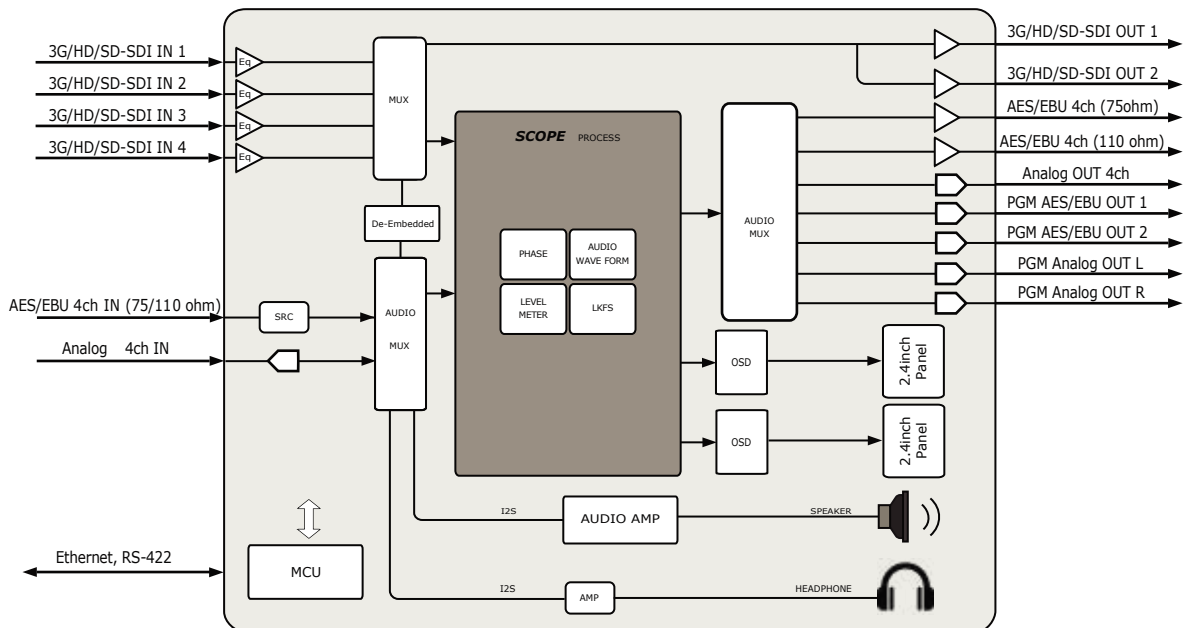

VHDM-3108G

- VHDM-3108G monitor is the audio / video of 3G / HD / SD-SDI signals and it supports professional broadcasting Audio Video, Digital AES/EBU and adopts two 2.4-inch LCD
- Multifformat Video Audio Monitor displays Audio waveform, Phase, Loudness and is a device that can link Tally system
- 3G / HD/ SD-SDI 4 channel, AES/EBU 75Ω 4-channel, AES/EBU 110Ω 4-channel, Analog 4-channel. Audio and Front Speaker Volume control, balance control, XLR(PGM) Volume control, Mute, Alarm, Data Save & Load etc
- 1RU video audio monitor for OB-Van broadcast professional

Block Diagram

Feature & Functions

- SDI In & AES 110, Analog In & SDI In
- Audio Loudness, Audio Waveform
- Audio Loudness Monitoring
- Ability to monitor 3G / HD / SD-SDI embedded SDI audio, AES/EBU (75Ω, 110Ω), Analog
- Dual 2.4" TFT-LCD, Display Resolution 320x240
- Graphic Audio 16ch level meters
- Audio Level meter Scale : SMPTE Digital, EBU IRT, BBC, SMPTE IRT, France VU, Nordic, SMPTE VU, EBU Digital, Expanded DIN, EBU VU, DIN
- L/R Front Speaker, L/R Woofer Speaker
- SNMP system control
- 19" standard rack mountable (1RU)

Dimension