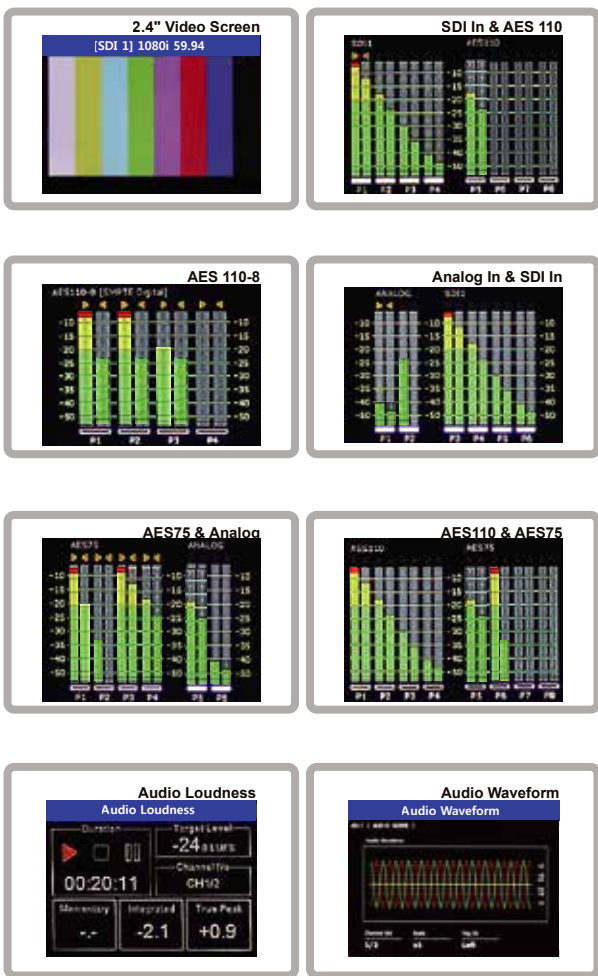

VHDM-3108G

- VHDM-3108G monitor is the audio / video of 3G / HD / SD-SDI signals and it supports professional broadcasting Audio Video, Digital AES/EBU and adopts two 2.4-inch LCD
- Multifformat Video Audio Monitor displays Audio waveform, Phase, Loudness and is a device that can link Tally system
- 3G / HD/ SD-SDI 4 channel, AES/EBU 75Ω 4-channel, AES/EBU 110Ω 4-channel, Analog 4-channel. Audio and Front Speaker Volume control, balance control, XLR(PGM) Volume control, Mute, Alarm, Data Save & Load etc
- 1RU video audio monitor for OB-Van broadcast professional

Block Diagram

Feature & Functions

- SDI In & AES 110, Analog In & SDI In
- Audio Loudness, Audio Waveform
- Audio Loudness Monitoring
- Ability to monitor 3G / HD / SD-SDI embedded SDI audio, AES/EBU (75Ω, 110Ω), Analog
- Dual 2.4" TFT-LCD, Display Resolution 320x240
- Graphic Audio 16ch level meters
- Audio Level meter Scale : SMPTE Digital, EBU IRT, BBC, SMPTE IRT, France VU, Nordic, SMPTE VU, EBU Digital, Expanded DIN, EBU VU, DIN
- L/R Front Speaker, L/R Woofer Speaker
- SNMP system control
- 19" standard rack mountable (1RU)

Dimension