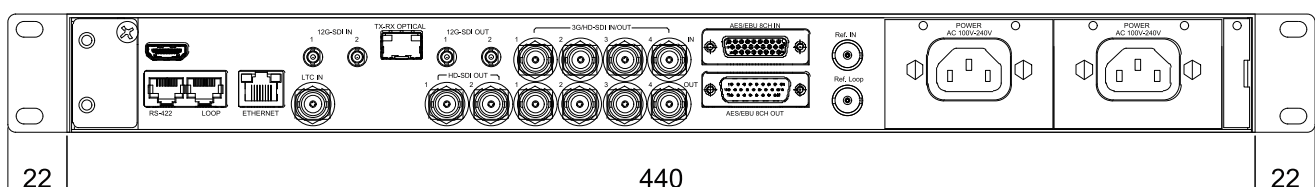

Audio Out/De-Emb				Audio Out/De-Emb				
	CH1/2		CH3/4		Out	Channel	Out	Channel
G1	ST1-P1	0dB	ST1-P2	+5dB	A1	Stream1-P1	A5	Stream1-P1
G2	ST1-P3	-1dB	ST1-P4	+11dB	A2	Stream1-P1	A6	Stream1-P1
G3	ST2-P1	+3dB	ST2-P2	+2dB	A3	Stream1-P1	A7	Stream1-P1
G4	ST2-P3	-23dB	ST2-P4	-20dB	A4	Stream1-P1	A8	Stream1-P1

- 12G-SDI, 3G-SDI, HD-SDI Cross Convert
- HDR Cross convert
- Color correct control
- Audio Embedding and De-embedding
- Video Pattern Generator
- Audio Tone Generator
- CRC Error check
- 12G,3G,HD Cross Convert and Frame Synchronizer.
- Up & Down Format Conversion (12G-SDI ⇔ HD,3G-SDI)
- Gear Box 104(12G to 3Gx4), 401(3Gx4 to 12G)
- HDR Conversion : SDR, HLG10, PQ10
- WVG Conversion : BT.709, BT.2020
- Color corrector control : SD-nit, Gamma, RGB, Contrast, Brightness, Color
- Video Pattern : Disable / Moire / RP219 / SMPTE-EG1 / 75% Colorbar / Multiburst / Ramp /
- Audio Tone Generator : Mute, 500Hz, 750Hz, 1K, 1.5K select
- 12G-SDI Input 2ch, 3G/HD-SDI 4ch, HDMI 1ch
- 12G-SDI Output 2ch, 3G/HD-SDI 4ch, HD-SDI (only) 2ch SFP 1ch
- AES/EBU 110 ohm Input 8ch, Output 8ch
- Video H-Delay, V-Delay and Audio Delay control
- R, G, B Color corrector control
- 3G / HD-SDI Level A, Level B compliant
- Dual Power System
- User friendly display & Hot buttons
- System controlled by SNMP
- 19 inch standard rack mountable (1RU)

Dimension