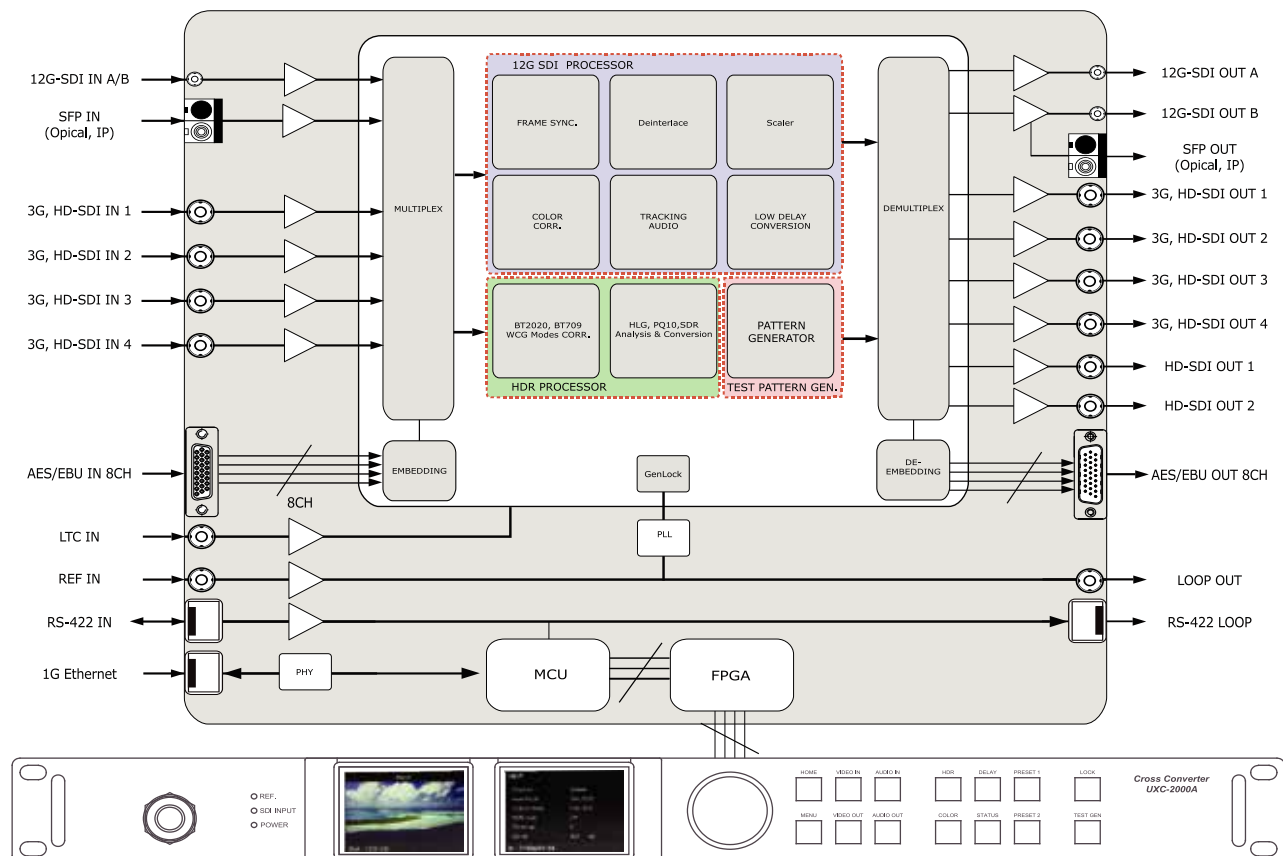

UHD Cross Converter

The UXC-2000A is Cross Converter for broadcast level 4K signal to 12G, 3G, HD, and optical fiber.

Cross convert 12G / 3Gx4(2SI, Quad Split) / HD-SDI and optical fiber signals to 12G / 3Gx4(2SI, Quad Split) / HD-SDI and optical fiber. Up & Down cross convert with any broadcasting level format.

HDR control with HLG10, PQ10, SDR (BT709, BT2020) with instant conversion with color correction, Nit control, WCG control with Cross convert also can shuffle audio, Gain control, SRC control, with embedding, De-embedding, and even Re-Embedding.

Test Pattern & Audio Tone Generator function included SD up to 12G-SDI UXC-2000A have all function to broadcast 4K simple without additional converting equipment.

UXC-2000A / UHD 4K Cross Converter

- UXC-2000A is 4K UHD 12G,3G,HD-SDI & IP Cross Converter and Frame Synchronizer. It convert all kind of Signal to change each other.
- Up & Down format Conversion (12G-SDI to 3G/HD-SDI, 3G/HD-SDI to 12G-SDI) and Gear box, Video test Pattern Generator, and Audio Tone Generator functions.
- Converts HDR(PQ10, HLG10) to SDR, SDR / HDR(PQ10, HLG10)
- Converts WCG to BT.709, BT.2020
- KNOB to select category or change the setting. SDI Input & HDR Processing acknowledge by LED lights. (SDI Input Locked : White, SDI Input lossed : Red, HDR Processing : R,G,B).

Block Diagram

Feature & Functions

HDR		Delay	
Process	: Bypass	HDelay	: -12.3 uSecs
Input Mode	: Auto	VDelay	: 0 Lines
Output Mode	: Rec.709	FrameDelay	: 1 Lines
		AudioDelay	>

Color		SDI Output	
SD-nit	: 400 nit	Format	: HD(1080i)
Gamma	: 0.90	MonitorOut	: Input
Gamma Adjust	>	HDelay	: -12.3 uSecs
Pre Color	>	VDelay	: 0 Lines
Post Color	>		