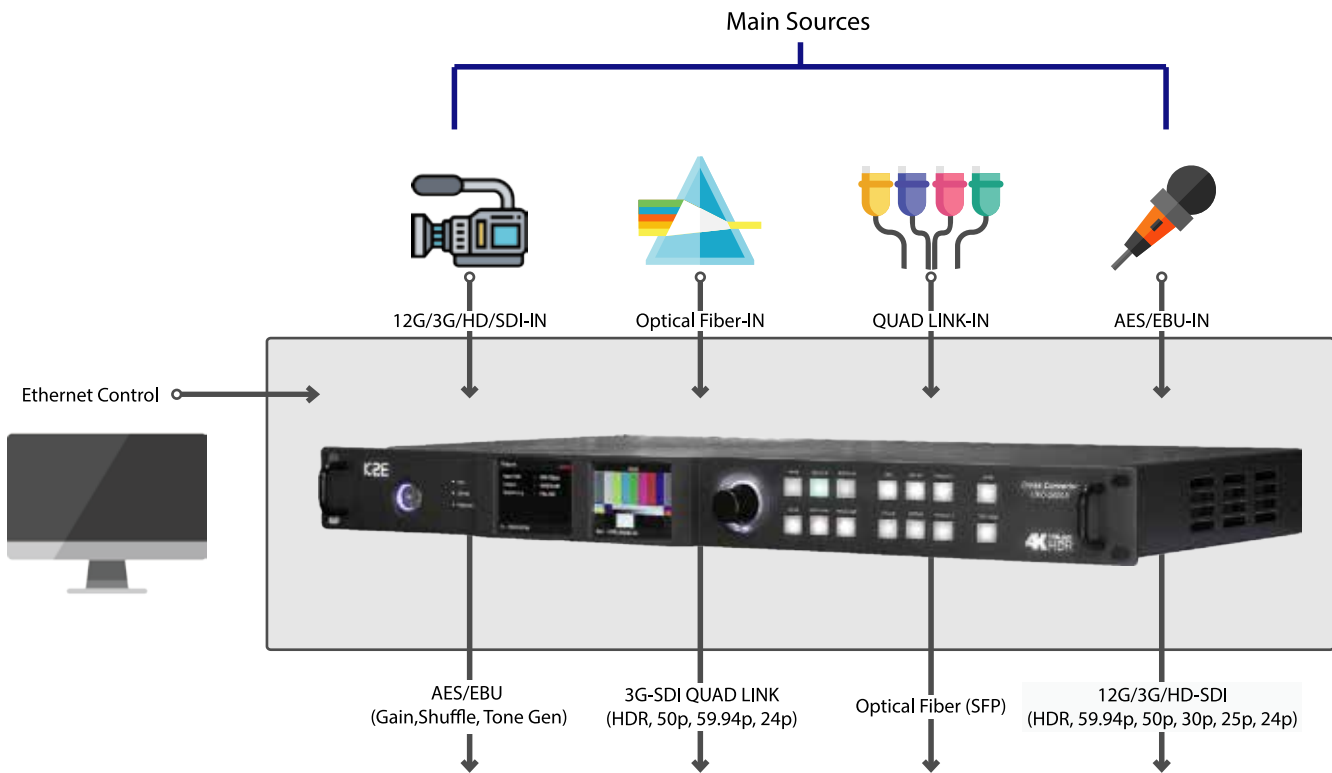

Signal Processing

Conversion

SIGNAL CONVERSION			
Up Conversion	720p -> 1080i / 1080p / 2160p	1080i -> 1080p / 2160p	1080p -> 2160p
Down Conversion	2160p -> 1080p / 1080i / 720p	1080p -> 1080i / 720p	1080i -> 720p
Gear Box	3G Quad Split(Level A/B) <-> 2160p	3G Quad 2SI(Level A/B) <-> 2160p	
Optical Fiber	Optical <-> 12G/3G/HD-SDI		
Frame Rate	24fps <-> 25fps <-> 30fps <-> 50fps <-> 59.94fps <-> 60fps