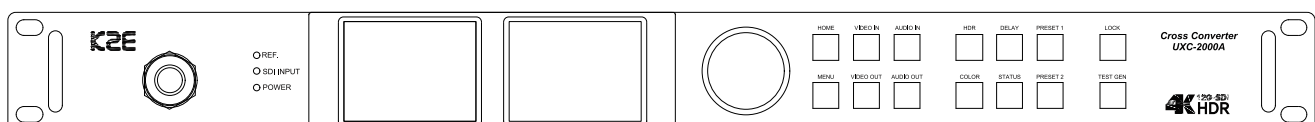

Audio Out/De-Emb				Audio Out/De-Emb				
	CH1/2		CH3/4		Out	Channel	Out	Channel
G1	ST1-P1	0dB	ST1-P2	+5dB	A1	Stream1-P1	A5	Stream1-P1
G2	ST1-P3	-1dB	ST1-P4	+11dB	A2	Stream1-P1	A6	Stream1-P1
G3	ST2-P1	+3dB	ST2-P2	+2dB	A3	Stream1-P1	A7	Stream1-P1
G4	ST2-P3	-23dB	ST2-P4	-20dB	A4	Stream1-P1	A8	Stream1-P1

- 12G-SDI, 3G-SDI, HD-SDI Cross Convert
- HDR Cross convert
- Color correct control
- Audio Embedding and De-embedding
- Video Pattern Generator
- Audio Tone Generator
- CRC Error check
- 12G,3G,HD Cross Convert and Frame Synchronizer.
- Up & Down Format Conversion (12G-SDI ⇔ HD,3G-SDI)
- Gear Box 104(12G to 3Gx4), 401(3Gx4 to 12G)
- HDR Conversion : SDR, HLG10, PQ10
- WVG Conversion : BT.709, BT.2020
- Color corrector control : SD-nit, Gamma, RGB, Contrast, Brightness, Color
- Video Pattern : Disable / Moire / RP219 / SMPTE-EG1 / 75% Colorbar / Multiburst / Ramp /
- Audio Tone Generator : Mute, 500Hz, 750Hz, 1K, 1.5K select
- 12G-SDI Input 2ch, 3G/HD-SDI 4ch, HDMI 1ch
- 12G-SDI Output 2ch, 3G/HD-SDI 4ch, HD-SDI (only) 2ch SFP 1ch
- AES/EBU 110 ohm Input 8ch, Output 8ch
- Video H-Delay, V-Delay and Audio Delay control
- R, G, B Color corrector control
- 3G / HD-SDI Level A, Level B compliant
- Dual Power System
- User friendly display & Hot buttons
- System controlled by SNMP
- 19 inch standard rack mountable (1RU)

Dimension